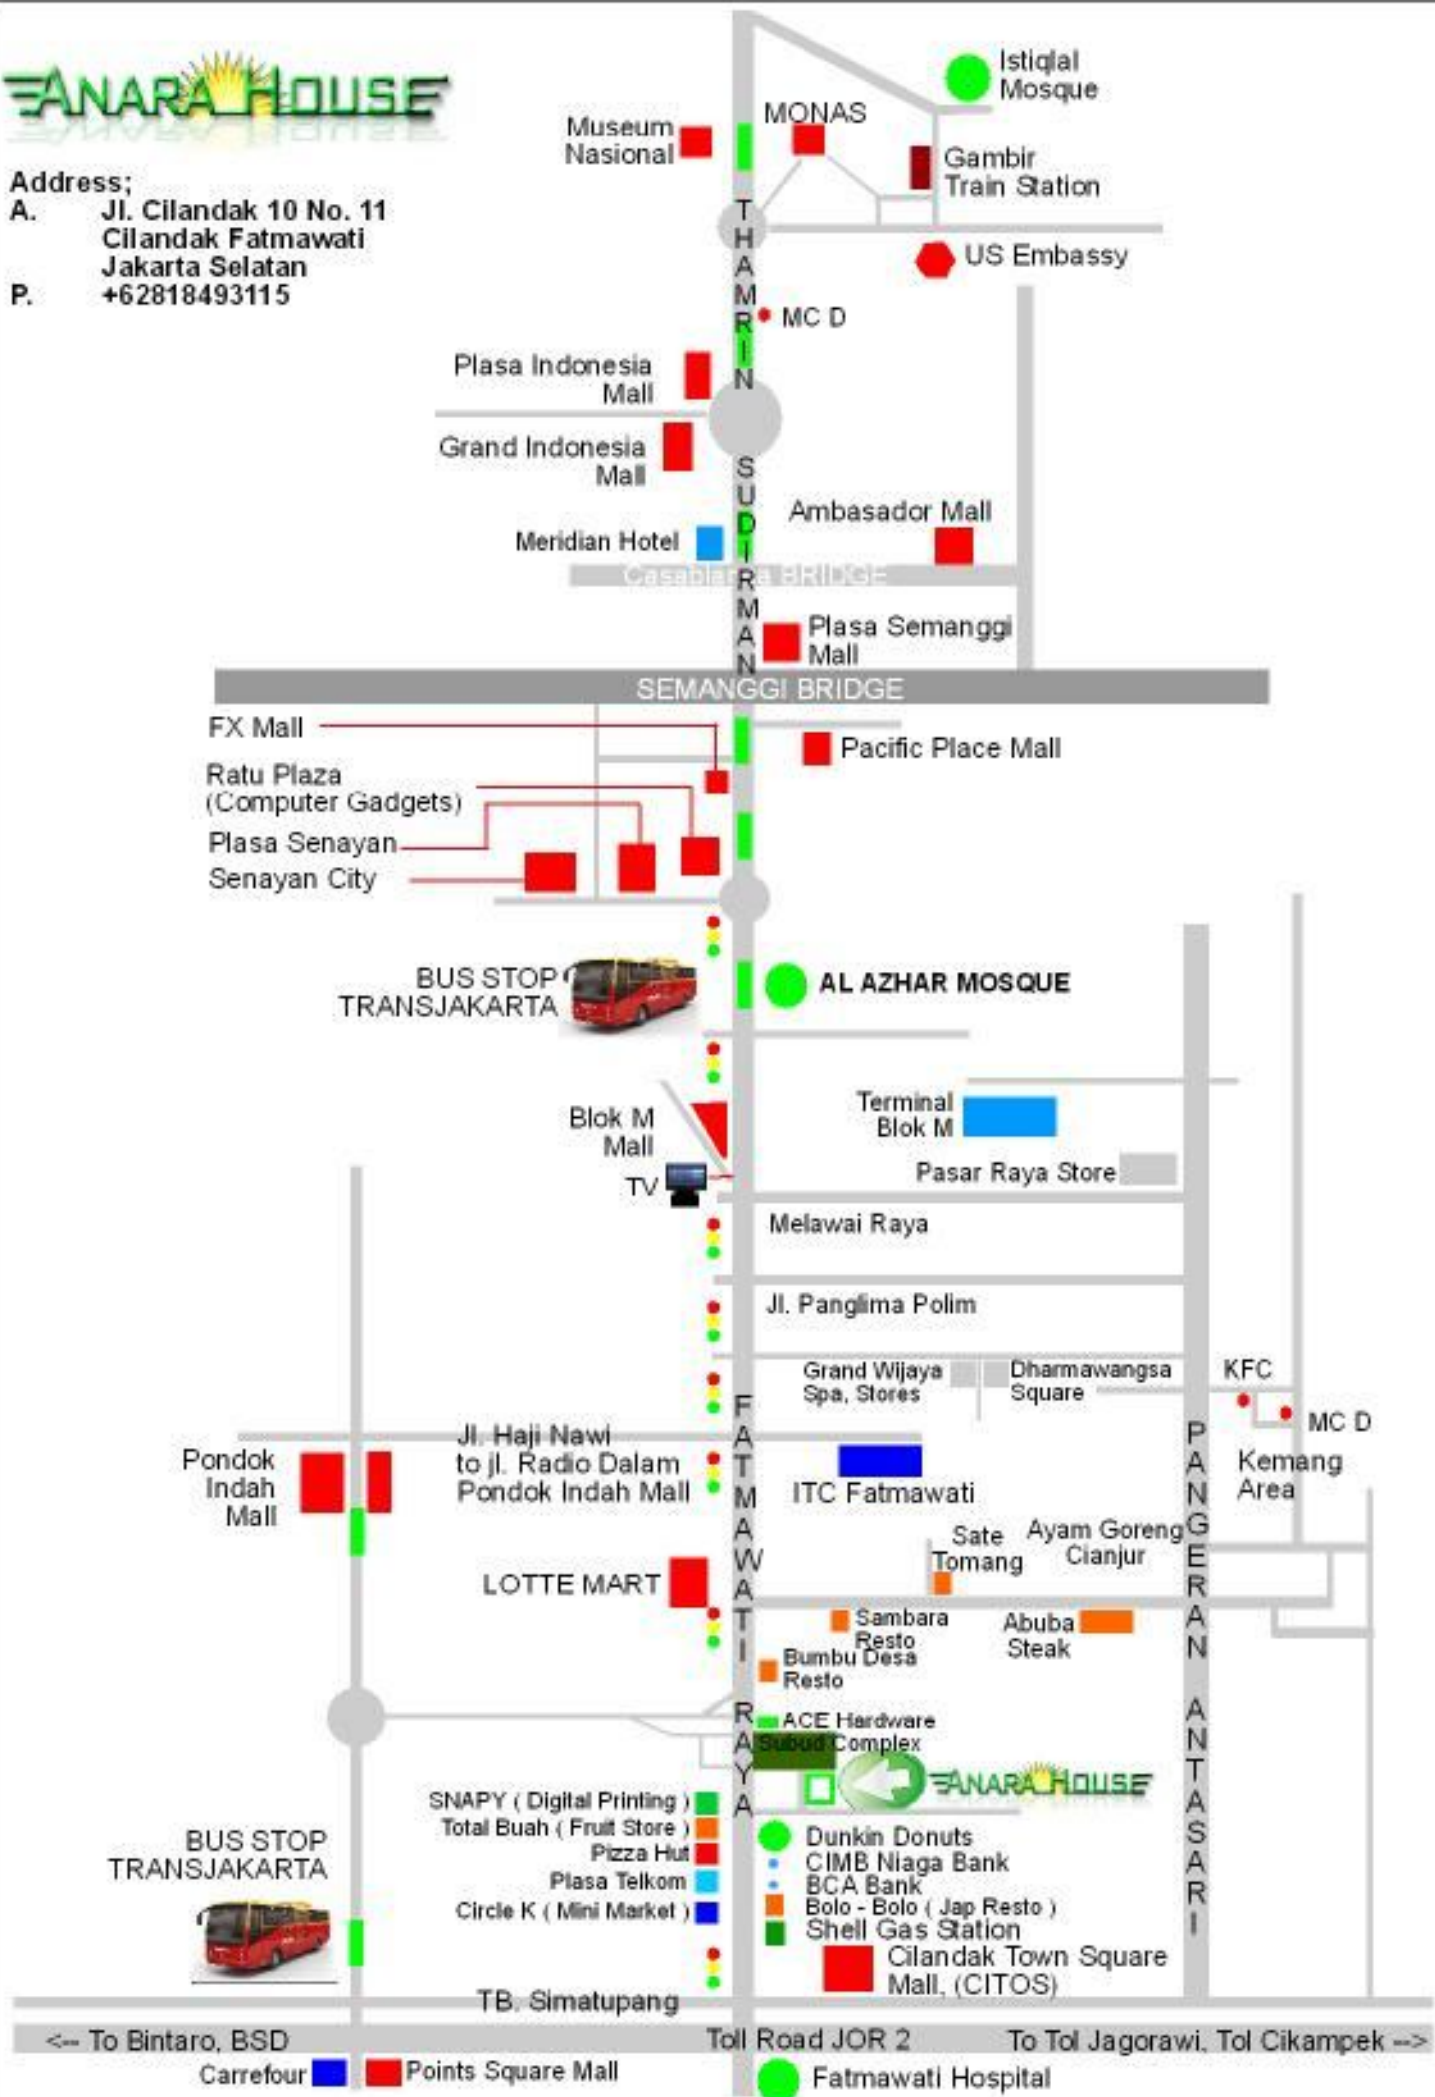

Address;

A. Jl. Cilandak 10 No. 11
 Cilandak Fatmawati
 Jakarta Selatan
 P. +62818493115

← To Bintaro, BSD Toll Road JOR 2 To Tol Jagorawi, Tol Cikampek →

Carrefour ■ ■ Points Square Mall ● Fatmawati Hospital